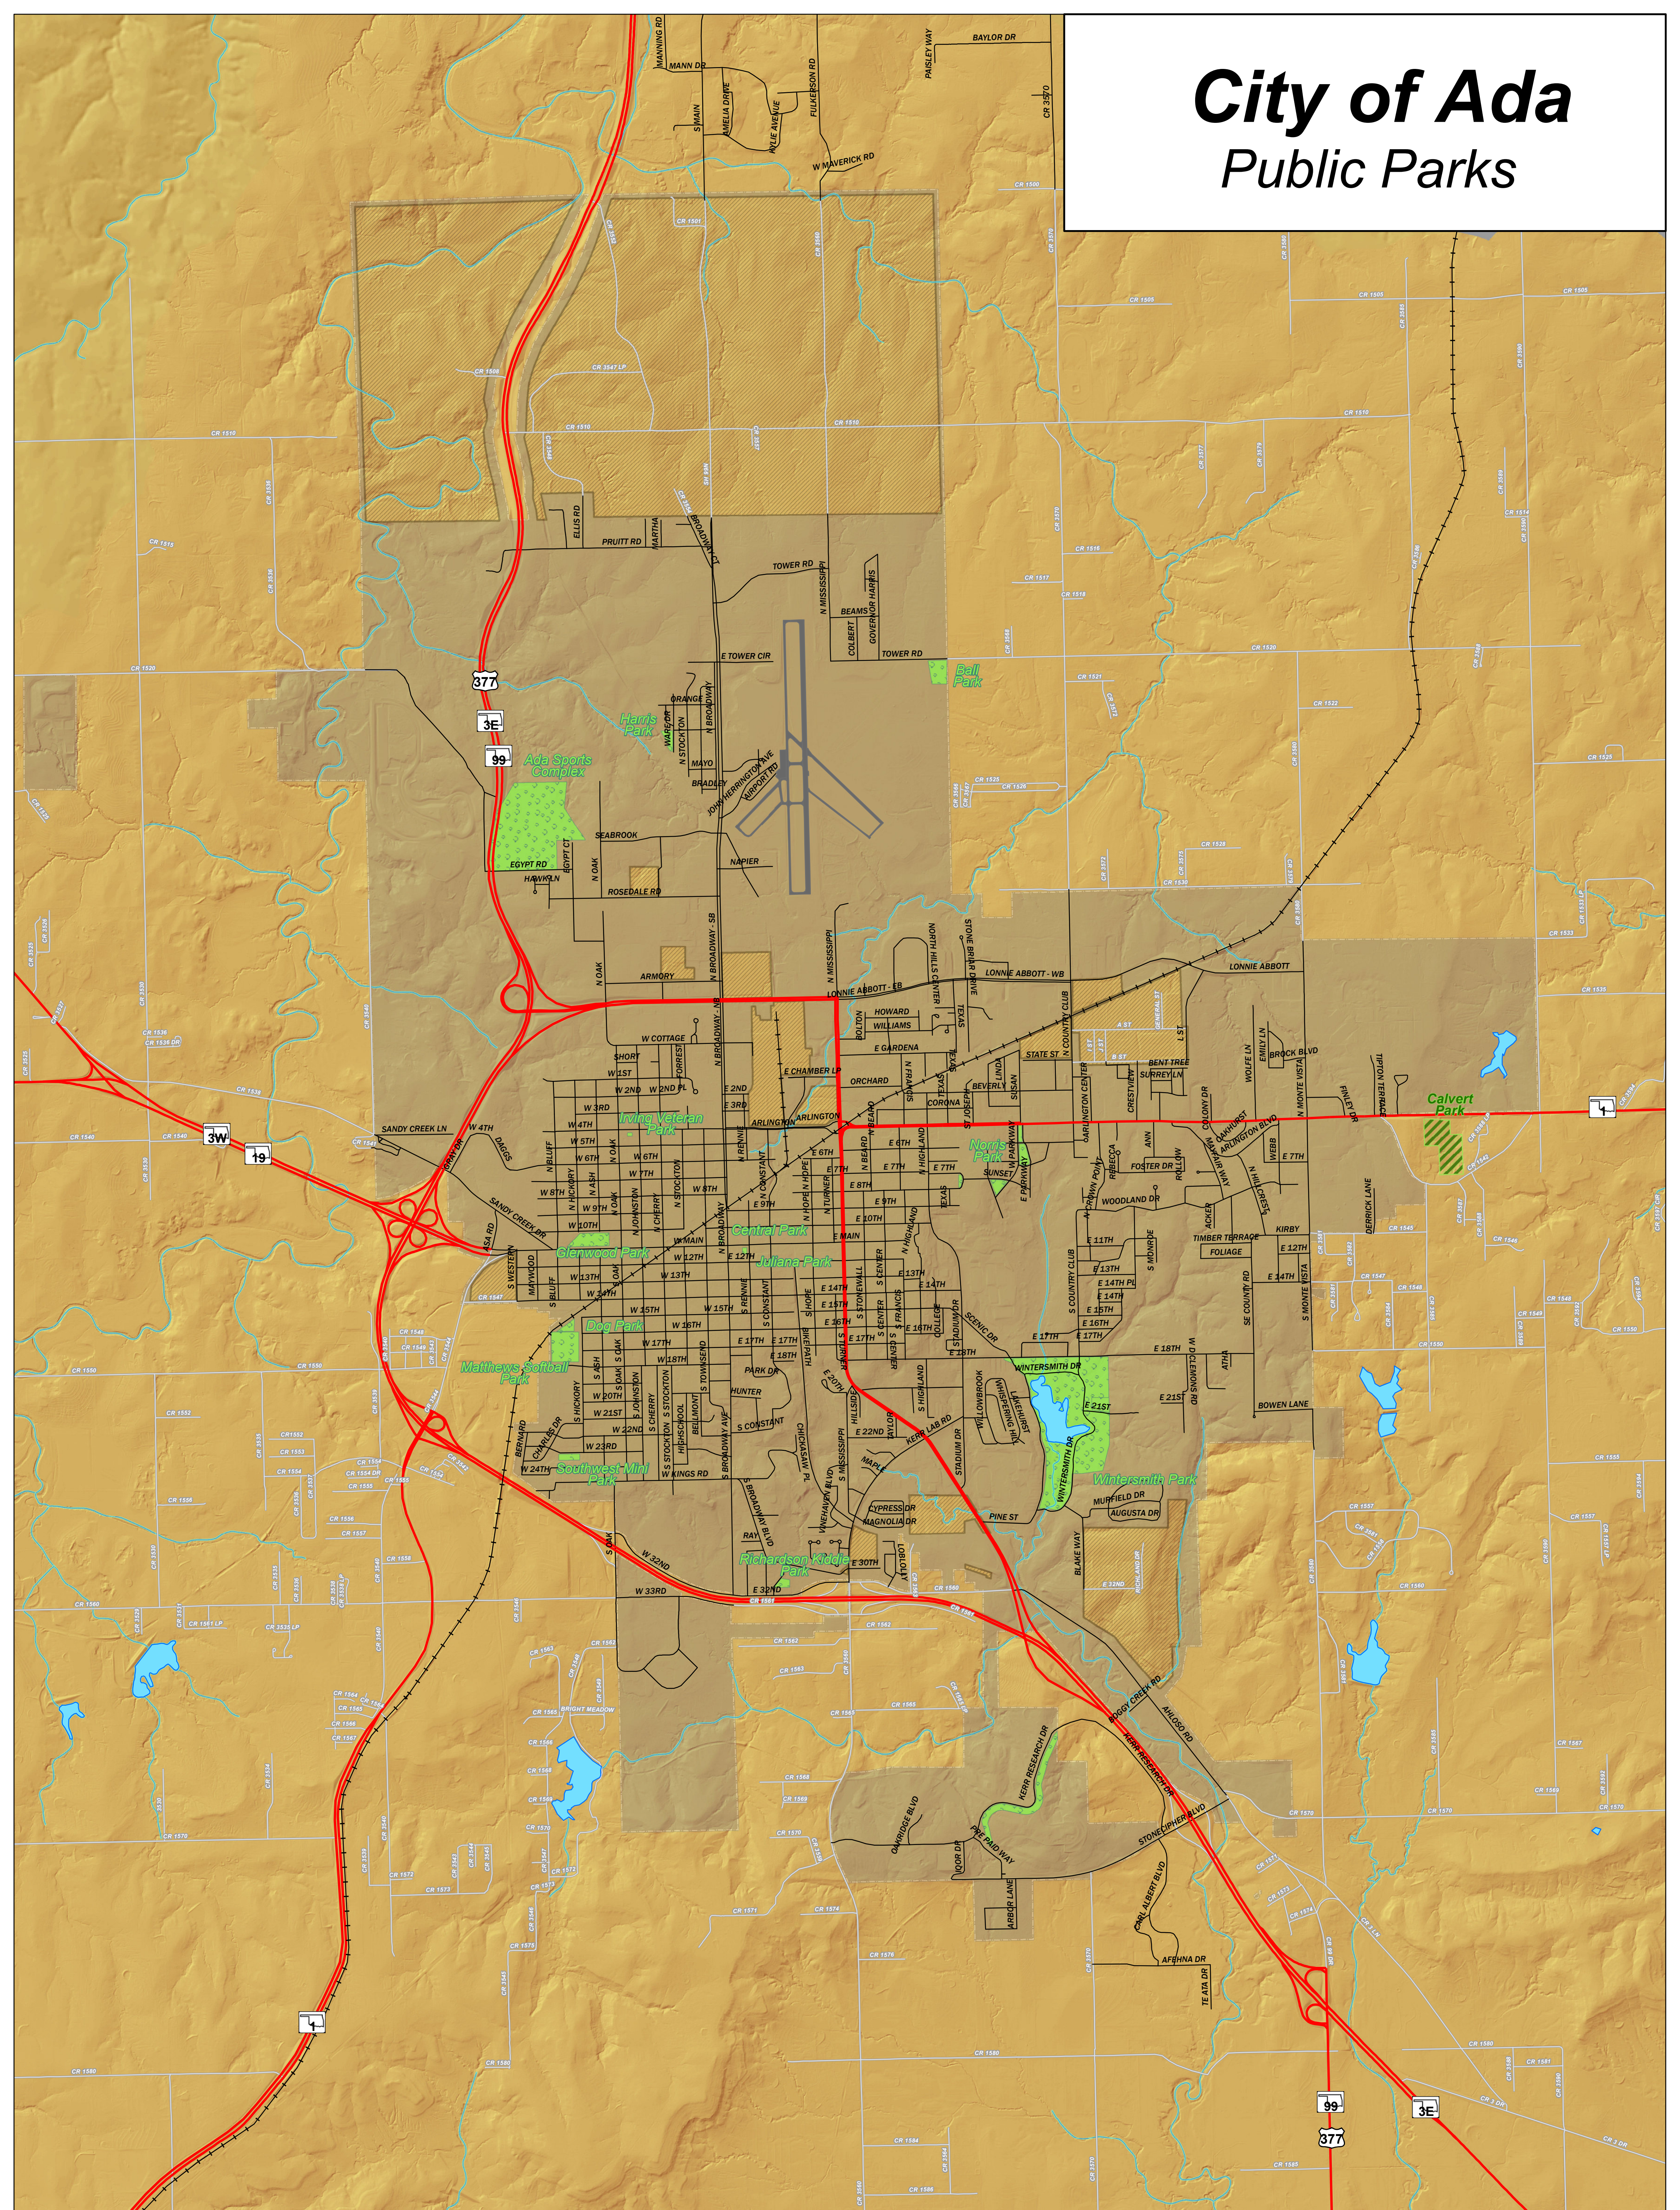

# City of Ada Public Parks

- Railroad Track
- Stream
- Water Body
- Airport
- City Park - Developed
- City Park - Undeveloped
- Ada City Limits
- Area Not In City Limits

Map By: Mark Masoner  
Date: 11/16/2020  
Map Code: ADA\_107

Note: This map constitutes a cartographic representation and does not display accurate boundary, area, or location like an official survey can display.