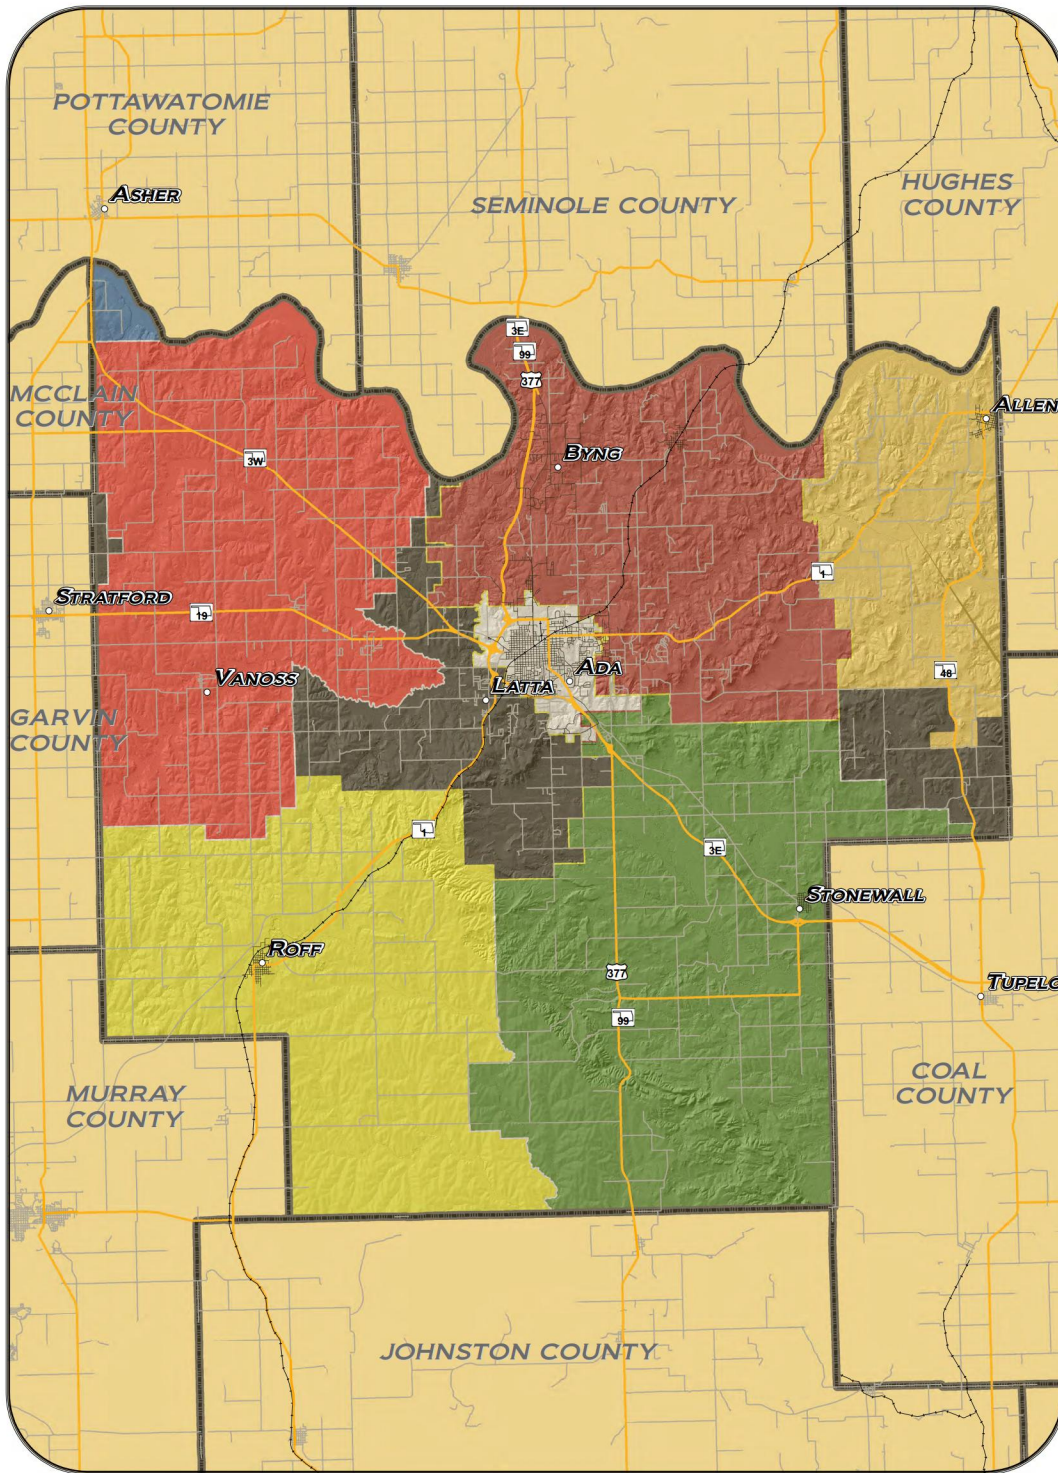

# PONTOTOC COUNTY SCHOOL DISTRICTS

Map By: Mark Masoner  
Date: 9/2/2014  
Map Code: ADA\_107

- School
- City Street
- State or US Highway
- Other Road
- Railroad Track
- Ada School District
- Allen School District
- Asher School District
- Byng School District
- Latta School District
- Roff School District
- Stonewall School District
- Stratford School District
- Tupelo School District
- Vanoss School District

Note: This map constitutes a cartographic representation and does not display accurate boundary, area, or location like an official survey can display.